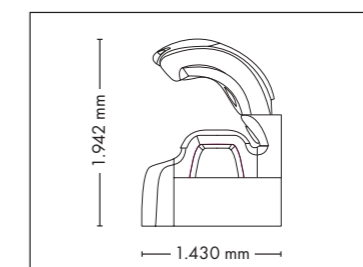

FULLY EQUIPED

UNIT DIMENSIONS

Closed (length x width x height)
2.384 mm x 1.430 mm x 1.534 mm

Open (length x width x height)
2.384 mm x 1.430 mm x 1.942 mm

STANDARD

OPTIONAL FEATURES

2.050,- 1.260,- 890,-

POWER PACKAGE

6800 ALPHA SMARTSUN

FULLY EQUIPED

UNIT DIMENSIONS

Closed (length x width x height)
2.384 mm x 1.430 mm x 1.534 mm

Open (length x width x height)
2.384 mm x 1.430 mm x 1.942 mm

STANDARD

UV COMPONENTS AND PERFORMANCE