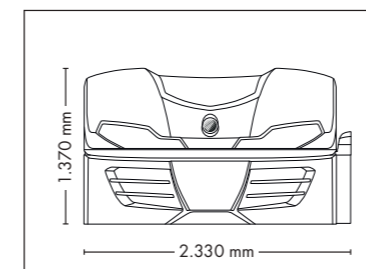

UNIT DIMENSIONS

Closed (length x width x height)
2.384 mm x 1.430 mm x 1.534 mm

Open (length x width x height)
2.384 mm x 1.430 mm x 1.942 mm

STANDARD

OPTIONAL FEATURES

2.050,- 890,-

ACCESSOIRES

Price excl. VAT in Euro

UNIT DIMENSIONS

Closed (length x width x height)
2.330 mm x 1.580 mm x 1.370 mm

Open (length x width x height)
2.330 mm x 1.440 mm x 1.710 mm

COLOR

STANDARD

OPTIONAL FEATURES

1.895,- **2.050,-** **890,-**
50 x (face, décolleté)

Price excl. VAT in Euro

23.345,-

max. 180 W
max. 180 W
max. 120 W
max. 120 W

FULLY EQUIPED

UNIT DIMENSIONS

Closed (length x width x height)
2.330 mm x 1.580 mm x 1.370 mm

Open (length x width x height)
2.330 mm x 1.440 mm x 1.710 mm