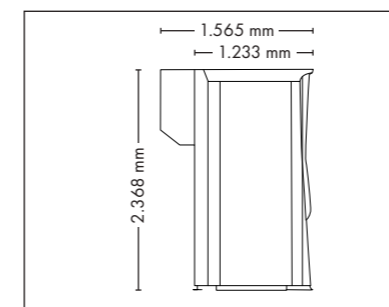

FULLY EQUIPED

UNIT DIMENSIONS

Closed (length x width x height)
2.384 mm x 1.430 mm x 1.534 mm

Open (length x width x height)
2.384 mm x 1.430 mm x 1.942 mm

STANDARD

OPTIONAL FEATURES

2.050,- 1.260,- 890,-

POWER PACKAGE

UNIT DIMENSIONS

Closed (length x width x height)
2.330 mm x 1.610 mm x 1.480 mm

Open (length x width x height)
2.330 mm x 1.440 mm x 1.800 mm

COLOR

Black

White

STANDARD

OPTIONAL FEATURES

OPTIMA DELUXE

UNIT DIMENSIONS

Closed (length x width x height)
2.330 mm x 1.610 mm x 1.480 mm

Open (length x width x height)
2.330 mm x 1.440 mm x 1.800 mm

UV COMPONENTS AND PERFORMANCE

Price excl. VAT in Euro

Nominal power 9 kW

UNIT DIMENSIONS

Closed (length x width x height)
1.395 mm x 1.233 mm x 2.368 mm

Open (length x width x height)
1.395 mm x 1.843 mm x 2.368 mm

STANDARD

OPTIONAL FEATURES

Aqua Cool VibraNano