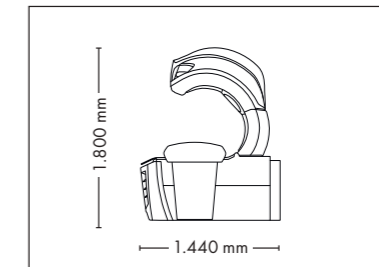

- Exhaust air duct with Exhaust air hose (Ø 300 mm, white, length 3 m, 2 hose clamps) 170,-
- Loudspeakers 165,-
- megaTimer 299,-

PURE BEAUTY

UNIT DIMENSIONS

Closed (length x width x height)
2.330 mm x 1.610 mm x 1.480 mm

Open (length x width x height)
2.330 mm x 1.440 mm x 1.800 mm

LIGHT COMPONENTS AND PERFORMANCE

Price excl. VAT in Euro

pureBeauty

23.745,-

Canopy	26 x beautyLight lamps (210 cm) 90 x Beauty Booster HyperRed	max. 180 W
Bench	16 x beautyLight lamps (190 cm)	max. 120 W
Nominal power	9 kW (with AC)	