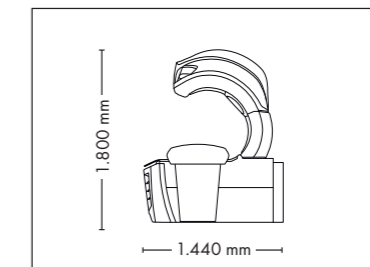

FULLY EQUIPED

UNIT DIMENSIONS

Closed (length x width x height)
2.384 mm x 1.430 mm x 1.534 mm

Open (length x width x height)
2.384 mm x 1.430 mm x 1.942 mm

STANDARD

OPTIONAL FEATURES

2.050,- 1.260,- 890,-

POWER PACKAGE

UNIT DIMENSIONS

Closed (length x width x height)
2.330 mm x 1.610 mm x 1.480 mm

Open (length x width x height)
2.330 mm x 1.440 mm x 1.800 mm

COLOR

Black

White

STANDARD

OPTIONAL FEATURES

UNIT DIMENSIONS

Closed (length x width x height)
2.384 mm x 1.430 mm x 1.534 mm

Open (length x width x height)
2.384 mm x 1.430 mm x 1.942 mm

STANDARD

OPTIONAL FEATURES

SOUND SYSTEM

POWER PACKAGE

1.510,- 2.050,- 1.260,- 890,-

OPTIMA DELUXE

UNIT DIMENSIONS

Closed (length x width x height)
2.330 mm x 1.610 mm x 1.480 mm

Open (length x width x height)
2.330 mm x 1.440 mm x 1.800 mm

UV COMPONENTS AND PERFORMANCE

Price excl. VAT in Euro