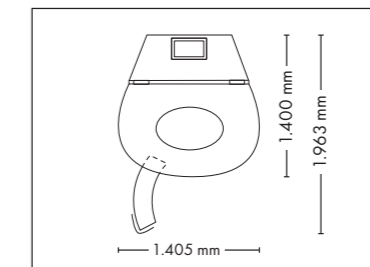

FULLY EQUIPED

UNIT DIMENSIONS

Closed (length x width x height)
2.384 mm x 1.430 mm x 1.534 mm

Open (length x width x height)
2.384 mm x 1.430 mm x 1.942 mm

STANDARD

OPTIONAL FEATURES

2.050,- 1.260,- 890,-

POWER PACKAGE

OPTIMA DELUXE

UNIT DIMENSIONS

Closed (length x width x height)
2.330 mm x 1.610 mm x 1.480 mm

Open (length x width x height)
2.330 mm x 1.440 mm x 1.800 mm

UV COMPONENTS AND PERFORMANCE

Price excl. VAT in Euro

Nominal power 9 kW

UNIT DIMENSIONS

Closed (length x width x height)
1.395 mm x 1.233 mm x 2.368 mm

Open (length x width x height)
1.395 mm x 1.843 mm x 2.368 mm

STANDARD

OPTIONAL FEATURES

Aqua Cool VibraNano

Closed (length x width x height)
1.400 mm x 1.405 mm x 2.180 mm

Open (length x width x height)
1.400 mm x 1.963 mm x 2.180 mm

STANDARD

Light Select

Easy Control

Body Fan

OPTIONAL FEATURES

VibraNano