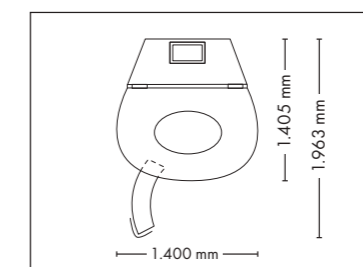

OPTIMA DELUXE

UNIT DIMENSIONS

Closed (length x width x height)
2.330 mm x 1.610 mm x 1.480 mm

Open (length x width x height)
2.330 mm x 1.440 mm x 1.800 mm

UV COMPONENTS AND PERFORMANCE

Price excl. VAT in Euro

UNIT DIMENSIONS

Closed (length x width x height)
1.400 mm x 1.405 mm x 2.180 mm

Open (length x width x height)
1.400 mm x 1.963 mm x 2.180 mm

STANDARD

OPTIONAL FEATURES

VibraNano

4.195,-

SOUND SYSTEM