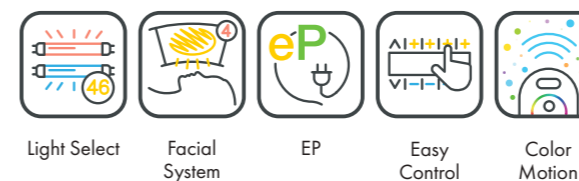

6700 ALPHA

FULLY EQUIPED

UNIT DIMENSIONS

Closed (length x width x height)
2.384 mm x 1.430 mm x 1.534 mm

Open (length x width x height)
2.384 mm x 1.430 mm x 1.942 mm

STANDARD

OPTIONAL FEATURES

1.510,- 2.050,- 1.260,- 890,-