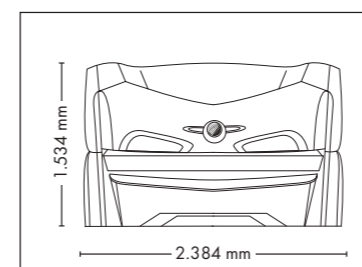

UV COMPONENTS AND PERFORMANCE

Price excl. VAT in Euro

SOLARIUM – BEDS

UNIT DIMENSIONS

Closed (length x width x height)
2.397 mm x 1.502 mm x 1.597 mm

Open (length x width x height)
2.397 mm x 1.502 mm x 1.998 mm

FULLY EQUIPED

UNIT DIMENSIONS

Closed (length x width x height)
2.384 mm x 1.603 mm x 1.539 mm

Open (length x width x height)
2.384 mm x 1.431 mm x 2.038 mm

STANDARD

OPTIONAL FEATURES

1.510,- 2.100,- 390,-

WELLNESS PACKAGE

FULLY EQUIPED

UNIT DIMENSIONS

Closed (length x width x height)
2.384 mm x 1.430 mm x 1.534 mm

Open (length x width x height)
2.384 mm x 1.430 mm x 1.942 mm

STANDARD

OPTIONAL FEATURES

2.050,- 1.260,- 890,-

POWER PACKAGE

6800 ALPHA SMARTSUN

FULLY EQUIPED

UNIT DIMENSIONS

Closed (length x width x height)
2.384 mm x 1.430 mm x 1.534 mm

Open (length x width x height)
2.384 mm x 1.430 mm x 1.942 mm

STANDARD

UV COMPONENTS AND PERFORMANCE