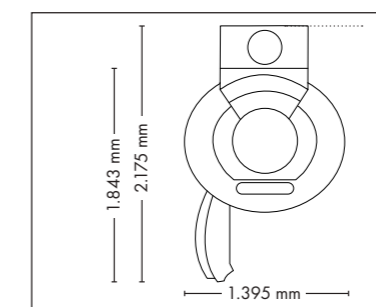

FULLY EQUIPED

UNIT DIMENSIONS

Closed (length x width x height)
2.384 mm x 1.430 mm x 1.534 mm

Open (length x width x height)
2.384 mm x 1.430 mm x 1.942 mm

STANDARD

OPTIONAL FEATURES

2.050,- 1.260,- 890,-

POWER PACKAGE

UNIT DIMENSIONS

Closed (length x width x height)
2.330 mm x 1.610 mm x 1.480 mm

Open (length x width x height)
2.330 mm x 1.440 mm x 1.800 mm

COLOR

Black

White

STANDARD

OPTIONAL FEATURES

OPTIMA DELUXE

UNIT DIMENSIONS

Closed (length x width x height)
2.330 mm x 1.610 mm x 1.480 mm

Open (length x width x height)
2.330 mm x 1.440 mm x 1.800 mm

UV COMPONENTS AND PERFORMANCE

Price excl. VAT in Euro

Nominal power 9 kW

UNIT DIMENSIONS

Closed (length x width x height)
1.395 mm x 1.233 mm x 2.368 mm

Open (length x width x height)
1.395 mm x 1.843 mm x 2.368 mm

STANDARD

OPTIONAL FEATURES

Aqua Cool VibraNano