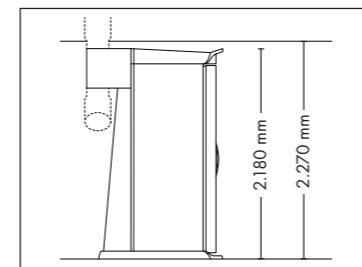

OPTIMA DELUXE

UNIT DIMENSIONS

Closed (length x width x height)
2.330 mm x 1.610 mm x 1.480 mm

Open (length x width x height)
2.330 mm x 1.440 mm x 1.800 mm

UV COMPONENTS AND PERFORMANCE

Price excl. VAT in Euro

Price excl. VAT in Euro

Tower hybridSun

14.695,-

Lamps 26 x pureSunlight lamps (190 cm)
26 x smartSunlight lamps (190 cm)

max. 180 W
max. 180 W

Nominal power 11 kW

UNIT DIMENSIONS

Closed (length x width x height)
1.400 mm x 1.405 mm x 2.180 mm

Open (length x width x height)
1.400 mm x 1.963 mm x 2.180 mm

STANDARD

OPTIONAL FEATURES

VibraNano

4.195,-

SOUND SYSTEM

Bluetooth Sound System Mega Voice

1.190,-