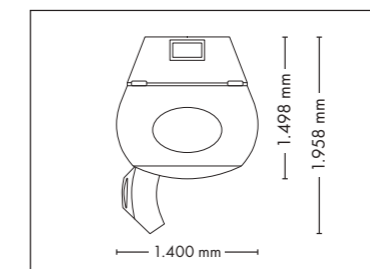

UNIT DIMENSIONS

Closed (length x width x height)
2.384 mm x 1.430 mm x 1.534 mm

Open (length x width x height)
2.384 mm x 1.430 mm x 1.942 mm

STANDARD

OPTIONAL FEATURES

2.050,- 890,-

ACCESSOIRES

Price excl. VAT in Euro

UNIT DIMENSIONS

Closed (length x width x height)
2.330 mm x 1.580 mm x 1.370 mm

Open (length x width x height)
2.330 mm x 1.440 mm x 1.710 mm

COLOR

STANDARD

OPTIONAL FEATURES

1.895,- **2.050,-** **890,-**
50 x (face, décolleté)

UNIT DIMENSIONS

Closed (length x width x height)
1.400 mm x 1.498 mm x 2.180 mm

Open (length x width x height)
1.400 mm x 1.958 mm x 2.180 mm

COLOR

STANDARD

OPTIONAL FEATURES

VibraNano

4.195,-