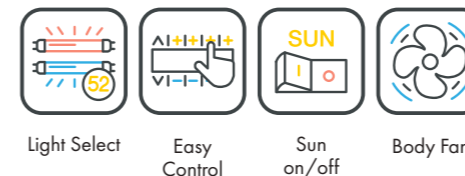

UNIT DIMENSIONS

Closed (length x width x height)
1.400 mm x 1.498 mm x 2.180 mm

Open (length x width x height)
1.400 mm x 1.958 mm x 2.180 mm

COLOR

STANDARD

OPTIONAL FEATURES

VibraNano

4.195,-