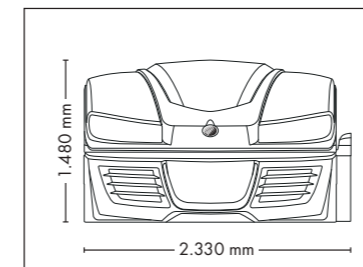

UNIT DIMENSIONS

Closed (length x width x height)
2.384 mm x 1.430 mm x 1.534 mm

Open (length x width x height)
2.384 mm x 1.430 mm x 1.942 mm

STANDARD

OPTIONAL FEATURES

SOUND SYSTEM

POWER PACKAGE

1.510,- 2.050,- 1.260,- 890,-

OPTIMA DELUXE

UNIT DIMENSIONS

Closed (length x width x height)
2.330 mm x 1.610 mm x 1.480 mm

Open (length x width x height)
2.330 mm x 1.440 mm x 1.800 mm

UV COMPONENTS AND PERFORMANCE

Price excl. VAT in Euro