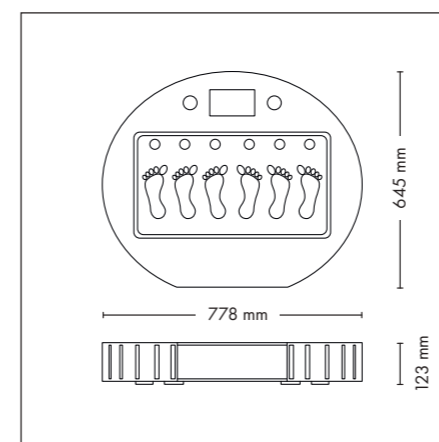

OPTIMA DELUXE

UNIT DIMENSIONS

Closed (length x width x height)
2.330 mm x 1.610 mm x 1.480 mm

Open (length x width x height)
2.330 mm x 1.440 mm x 1.800 mm

UV COMPONENTS AND PERFORMANCE

Price excl. VAT in Euro

Price excl. VAT in Euro

space 2000

13.245,-

Lamps 50 x pureSunlight lamps (190 cm)
Nominal power 11 kW

max. 180 W

UNIT DIMENSIONS

Closed (length x width x height)
1.400 mm x 1.405 mm x 2.180 mm

Open (length x width x height)
1.400 mm x 1.963 mm x 2.180 mm

Option 1 (length x width x height)
778 mm x 645 mm x 123 mm

Option 2 (length x width x height)
762 mm x 572 mm x 123 mm

MODEL	Price excl. VAT in Euro
vibraNano	4.195,-

AVAILABLE FOR EVERY TOWER SERIES

- Option 1: pureEnergy 5.0
- Option 2: Tower smartSun, Tower hybridSun, Optima, space 3000, space 2000, mon amie Tower, revolutionD, pureCollagen,

UNIT DIMENSIONS

Closed (length x width x height)
2.330 mm x 1.580 mm x 1.370 mm

Open (length x width x height)
2.330 mm x 1.440 mm x 1.710 mm

COLOR

STANDARD

OPTIONAL FEATURES

1.895,- **2.050,-** **890,-**
50 x (face, décolleté)