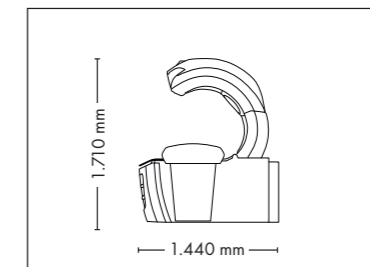

UNIT DIMENSIONS

Closed (length x width x height)
2.384 mm x 1.430 mm x 1.534 mm

Open (length x width x height)
2.384 mm x 1.430 mm x 1.942 mm

STANDARD

OPTIONAL FEATURES

2.050,- 890,-

ACCESSOIRES

Price excl. VAT in Euro

UNIT DIMENSIONS

Closed (length x width x height)
2.330 mm x 1.580 mm x 1.370 mm

Open (length x width x height)
2.330 mm x 1.440 mm x 1.710 mm

COLOR

STANDARD

OPTIONAL FEATURES

1.895,- **2.050,-** **890,-**
50 x (face, décolleté)