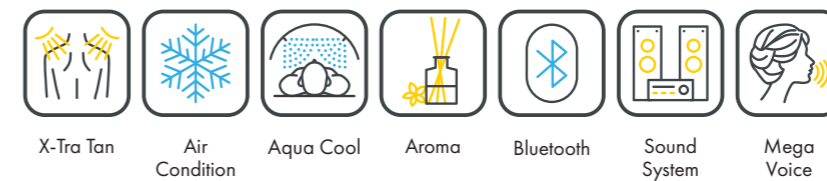

UNIT DIMENSIONS

Closed (length x width x height)
2.384 mm x 1.430 mm x 1.534 mm

Open (length x width x height)
2.384 mm x 1.430 mm x 1.942 mm

STANDARD

OPTIONAL FEATURES

SOUND SYSTEM

POWER PACKAGE

1.510,- 2.050,- 1.260,- 890,-