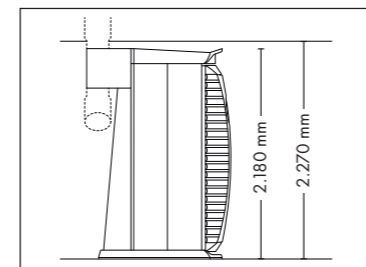

UNIT DIMENSIONS

Closed (length x width x height)
2.384 mm x 1.430 mm x 1.534 mm

Open (length x width x height)
2.384 mm x 1.430 mm x 1.942 mm

STANDARD

OPTIONAL FEATURES

2.050,- 890,-

ACCESSOIRES

Price excl. VAT in Euro

Price excl. VAT in Euro

Tower revolution D

13.995,-

Lamps 26 x beautyLight lamps (190 cm)
26 x pureSunlight lamps (190 cm)

max. 180 W
max. 180 W

Nominal power 11 kW

UNIT DIMENSIONS

Closed (length x width x height)
1.400 mm x 1.498 mm x 2.180 mm

Open (length x width x height)
1.400 mm x 1.958 mm x 2.180 mm

COLOR

STANDARD

OPTIONAL FEATURES

VibraNano

4.195,-

SOUND SYSTEM

Bluetooth