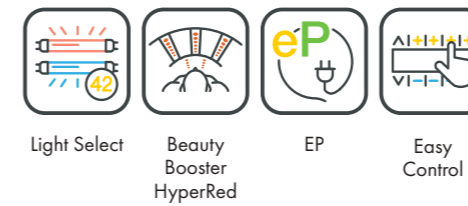

OPTIMA DELUXE

UNIT DIMENSIONS

Closed (length x width x height)
2.330 mm x 1.610 mm x 1.480 mm

Open (length x width x height)
2.330 mm x 1.440 mm x 1.800 mm

UV COMPONENTS AND PERFORMANCE

Price excl. VAT in Euro

Optima deluxe		23.595,-
Canopy	22 x pureSunlight lamps (210 cm) 4 x extraSunlight lamps (180 cm)	max. 180 W 80 W
	90 x Beauty Booster HyperRed (face, décolleté, legs)	
Bench	16 x pureSunlight lamps (190 cm)	max. 120 W
Nominal power	9 kW (with AC)	

STANDARD

OPTIONAL FEATURES

2.050,- 1.260,- 890,-

SOUND SYSTEM

1.190,-

POWER PACKAGE

2.750,-

ACCESSOIRES

Price excl. VAT in Euro

• Exhaust air duct	390,-
• Exhaust air hose (Ø 300 mm, white, length 3 m, 2 hose clamps)	135,-
• Thermostatic cabin temperature controlling	245,-
• megaTimer	299,-