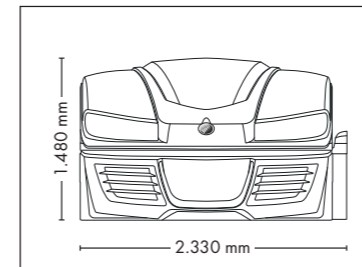

- Exhaust air duct with Exhaust air hose (Ø 300 mm, white, length 3 m, 2 hose clamps) 170,-
- Loudspeakers 165,-
- megaTimer 299,-

PURE BEAUTY

UNIT DIMENSIONS

Closed (length x width x height)
2.330 mm x 1.610 mm x 1.480 mm