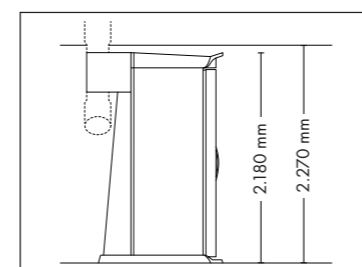

OPTIMA DELUXE

UNIT DIMENSIONS

Closed (length x width x height)
2.330 mm x 1.610 mm x 1.480 mm

Open (length x width x height)
2.330 mm x 1.440 mm x 1.800 mm

UV COMPONENTS AND PERFORMANCE

Price excl. VAT in Euro

UNIT DIMENSIONS

Closed (length x width x height)
1.400 mm x 1.405 mm x 2.180 mm

Open (length x width x height)
1.400 mm x 1.963 mm x 2.180 mm

STANDARD

OPTIONAL FEATURES

VibraNano

4.195,-

SOUND SYSTEM