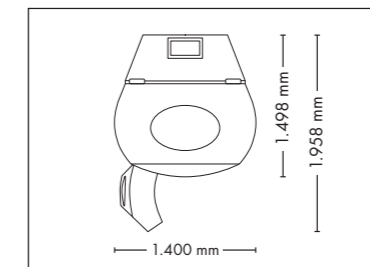

Open (length x width x height)
1.400 mm x 1.958 mm x 2.180 mm