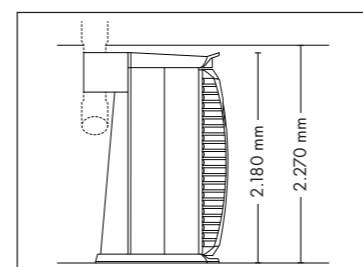

OPTIMA DELUXE

UNIT DIMENSIONS

Closed (length x width x height)
2.330 mm x 1.610 mm x 1.480 mm

Open (length x width x height)
2.330 mm x 1.440 mm x 1.800 mm

UV COMPONENTS AND PERFORMANCE

Price excl. VAT in Euro

UNIT DIMENSIONS

Closed (length x width x height)
1.400 mm x 1.405 mm x 2.180 mm

Open (length x width x height)
1.400 mm x 1.963 mm x 2.180 mm

STANDARD

OPTIONAL FEATURES

VibraNano

4.195,-

SOUND SYSTEM

Closed (length x width x height)
1.400 mm x 1.498 mm x 2.180 mm

Open (length x width x height)
1.400 mm x 1.958 mm x 2.180 mm

COLOR

STANDARD

OPTIONAL FEATURES

4.195,- 940,-

SOUND SYSTEM

1.190,-