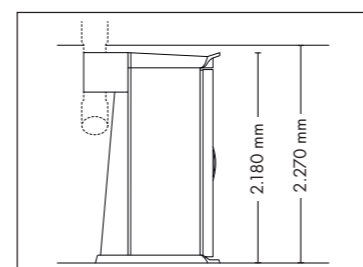

OPTIMA DELUXE

UNIT DIMENSIONS

Closed (length x width x height)
2.330 mm x 1.610 mm x 1.480 mm

Open (length x width x height)
2.330 mm x 1.440 mm x 1.800 mm

UV COMPONENTS AND PERFORMANCE

Price excl. VAT in Euro

Price excl. VAT in Euro

space 2000

13.245,-

Lamps 50 x pureSunlight lamps (190 cm)
Nominal power 11 kW

max. 180 W

UNIT DIMENSIONS

Closed (length x width x height)
1.400 mm x 1.405 mm x 2.180 mm

Open (length x width x height)
1.400 mm x 1.963 mm x 2.180 mm

UNIT DIMENSIONS

Closed (length x width x height)
2.384 mm x 1.430 mm x 1.534 mm

Open (length x width x height)
2.384 mm x 1.430 mm x 1.942 mm

STANDARD

OPTIONAL FEATURES

2.050,- 890,-

ACCESSOIRES

Price excl. VAT in Euro