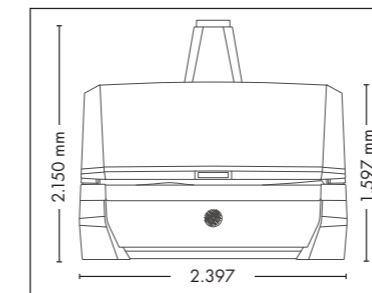

P9S beautySun

57.975,-

Canopy	18 x pureSunlight lamps (170 cm)	max. 200 W
	8 x beautyLight lamps (170 cm)	max. 160 W
	4 x SunSphere Facials	max. 120 W
	2 x SunSphere Shoulders	max. 20 W
	40 x Beauty Booster HyperRed (décolleté, legs)	
Bench	16 x pureSunlight lamps (190 cm)	max. 200 W
	8 x beautyLight lamps (190 cm)	max. 160 W
Nominal power	12,5 kW (with AC)	

Colors are available for all UV-configurations

FULLY EQUIPED

UNIT DIMENSIONS

Closed (length x width x height)
2.397 mm x 1.502 mm x 1.597 mm

Open (length x width x height)
2.397 mm x 1.502 mm x 1.998 mm

COLOR