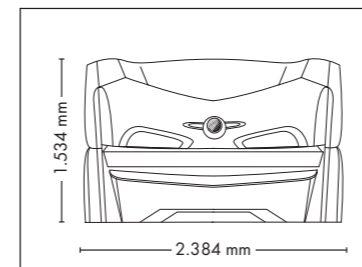

Everything you can possibly need for sanitation!

*Price excl. VAT in Euro

MON AMIE DELUXE S

UNIT DIMENSIONS

Closed (length x width x height)
2.384 mm x 1.430 mm x 1.534 mm

Open (length x width x height)
2.384 mm x 1.430 mm x 1.942 mm