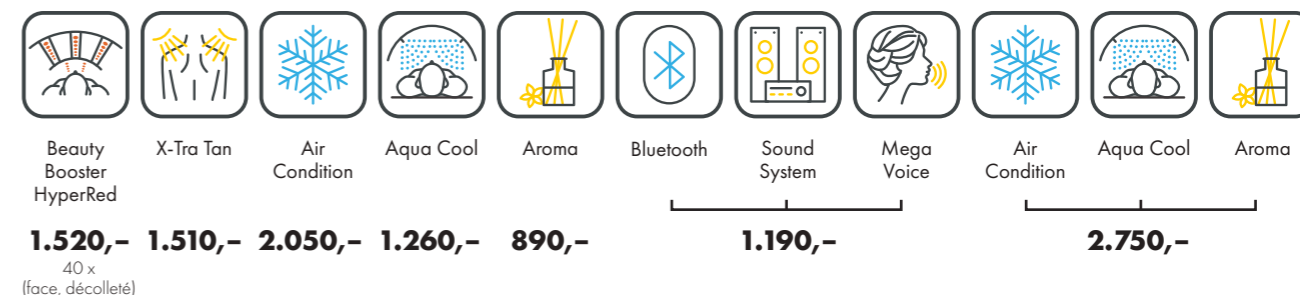

OPTIONAL FEATURES

SOUND SYSTEM

POWER PACKAGE

ACCESSOIRES

Price excl. VAT in Euro

- Exhaust air duct 390,-
- Exhaust air hose (Ø 300 mm, white, length 3 m, 2 hose clamps) 135,-
- Thermostatic cabin temperature controlling 245,-
- megaTimer 299,-