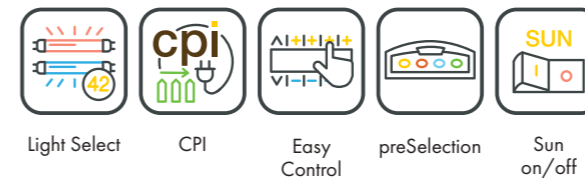

UNIT DIMENSIONS

Closed (length x width x height)
2.330 mm x 1.580 mm x 1.370 mm

Open (length x width x height)
2.330 mm x 1.440 mm x 1.710 mm

COLOR

STANDARD

OPTIONAL FEATURES

1.895,- **2.050,-** **890,-**
50 x (face, décolleté)