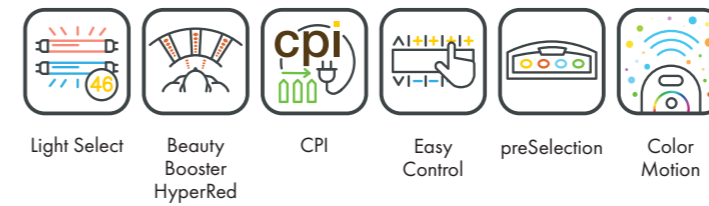

OPTIMA ALPHA DELUXE

UV COMPONENTS AND PERFORMANCE

Price excl. VAT in Euro

Optima alpha deluxe		32.495,-
Canopy	22 x pureSunlight lamps (210 cm)	max. 200 W
	4 x pureSunlight lamps (180 cm)	max. 200 W
	90 x Beauty Booster HyperRed (face, décolleté, legs)	
Bench	20 x pureSunlight lamps (190 cm)	max. 200 W
Nominal power	12 kW (with AC)	

UNIT DIMENSIONS

Closed (length x width x height)
2.384 mm x 1.430 mm x 1.534 mm

Open (length x width x height)
2.384 mm x 1.430 mm x 1.942 mm

STANDARD

OPTIONAL FEATURES

SOUND SYSTEM

POWER PACKAGE

1.510,- 2.050,- 1.260,- 890,-

1.190,-

2.750,-

ACCESSOIRES

Price excl. VAT in Euro

• Exhaust air duct	390,-
• Exhaust air hose (Ø 300 mm, white, length 3 m, 2 hose clamps)	135,-
• Thermostatic cabin temperature controlling	245,-
• megaTimer	299,-