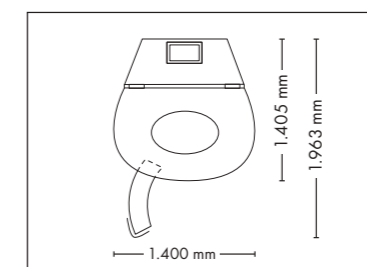

Price excl. VAT in Euro

space 2000

13.245,-

Lamps 50 x pureSunlight lamps (190 cm)
Nominal power 11 kW

max. 180 W

UNIT DIMENSIONS

Closed (length x width x height)
1.400 mm x 1.405 mm x 2.180 mm

Open (length x width x height)
1.400 mm x 1.963 mm x 2.180 mm