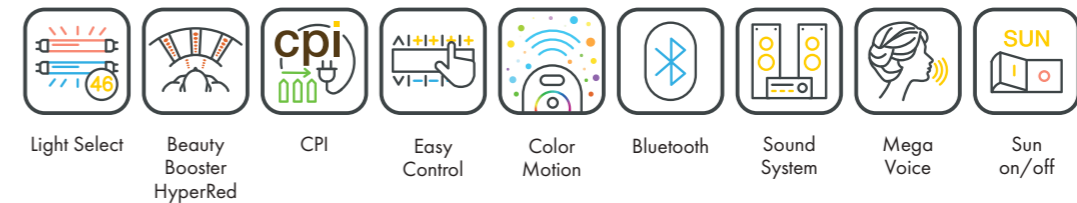

STANDARD

OPTIONAL FEATURES

2.050,- 890,-

ACCESSOIRES

	Price excl. VAT in Euro
• Exhaust air duct	390,-
• Exhaust air hose (Ø 300 mm, white, length 3 m, 2 hose clamps)	135,-
• Thermostatic cabin temperature controlling	245,-
• megaTimer	299,-