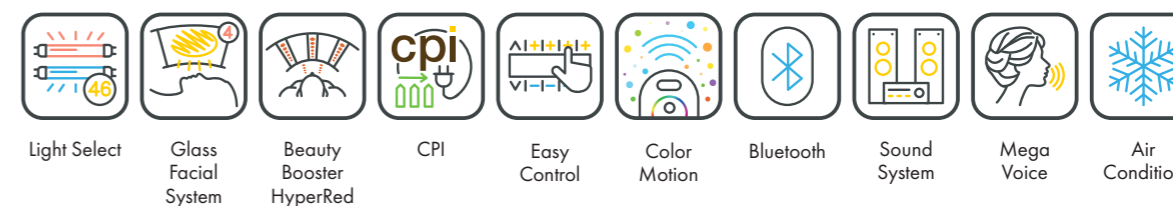

FULLY EQUIPED

UNIT DIMENSIONS

Closed (length x width x height)
2.384 mm x 1.603 mm x 1.539 mm

Open (length x width x height)
2.384 mm x 1.431 mm x 2.038 mm

STANDARD

OPTIONAL FEATURES

1.510,- 2.100,- 390,-

WELLNESS PACKAGE