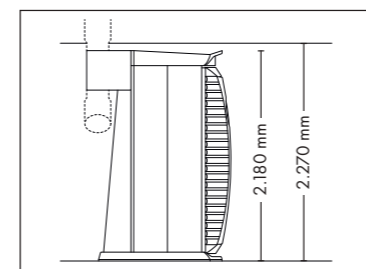

UNIT DIMENSIONS

Closed (length x width x height)
2.384 mm x 1.430 mm x 1.534 mm

Open (length x width x height)
2.384 mm x 1.430 mm x 1.942 mm

STANDARD

OPTIONAL FEATURES

2.050,- 890,-

ACCESSOIRES

Price excl. VAT in Euro

UNIT DIMENSIONS

Closed (length x width x height)
2.330 mm x 1.580 mm x 1.370 mm

Open (length x width x height)
2.330 mm x 1.440 mm x 1.710 mm

COLOR

STANDARD

OPTIONAL FEATURES

1.895,- **2.050,-** **890,-**
50 x (face, décolleté)

UNIT DIMENSIONS

Closed (length x width x height)
1.400 mm x 1.498 mm x 2.180 mm

Open (length x width x height)
1.400 mm x 1.958 mm x 2.180 mm

COLOR

STANDARD

OPTIONAL FEATURES

VibraNano

4.195,-