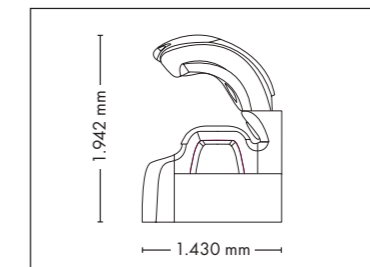

FULLY EQUIPED

UNIT DIMENSIONS

Closed (length x width x height)
2.384 mm x 1.603 mm x 1.539 mm

Open (length x width x height)
2.384 mm x 1.431 mm x 2.038 mm

STANDARD

OPTIONAL FEATURES

1.510,- 2.100,- 390,-

WELLNESS PACKAGE

FULLY EQUIPED

UNIT DIMENSIONS

Closed (length x width x height)
2.384 mm x 1.430 mm x 1.534 mm

Open (length x width x height)
2.384 mm x 1.430 mm x 1.942 mm

STANDARD

OPTIONAL FEATURES

2.050,- 1.260,- 890,-

POWER PACKAGE