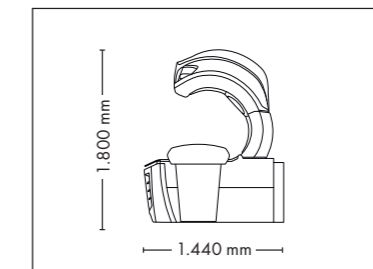

FULLY EQUIPED

UNIT DIMENSIONS

Closed (length x width x height)
2.384 mm x 1.430 mm x 1.534 mm

Open (length x width x height)
2.384 mm x 1.430 mm x 1.942 mm

STANDARD

OPTIONAL FEATURES

2.050,- 1.260,- 890,-

POWER PACKAGE

UNIT DIMENSIONS

Closed (length x width x height)
2.330 mm x 1.610 mm x 1.480 mm

Open (length x width x height)
2.330 mm x 1.440 mm x 1.800 mm

COLOR

Black

White

STANDARD

OPTIONAL FEATURES