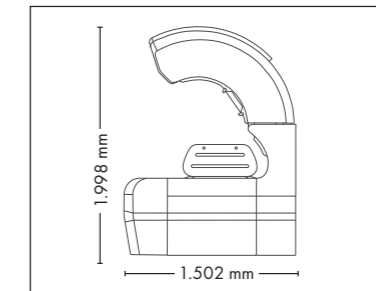

Colors are available for all UV-configurations

FULLY EQUIPED

UNIT DIMENSIONS

Closed (length x width x height)
2.397 mm x 1.502 mm x 1.597 mm

Open (length x width x height)
2.397 mm x 1.502 mm x 1.998 mm

COLOR

UV COMPONENTS AND PERFORMANCE

Price excl. VAT in Euro

SOLARIUM – BEDS

UNIT DIMENSIONS

Closed (length x width x height)
2.397 mm x 1.502 mm x 1.597 mm

Open (length x width x height)
2.397 mm x 1.502 mm x 1.998 mm