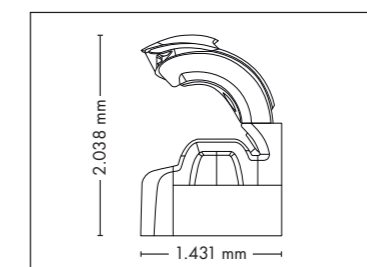

Colors are available for all UV-configurations

FULLY EQUIPED

UNIT DIMENSIONS

Closed (length x width x height)
2.397 mm x 1.502 mm x 1.597 mm

Open (length x width x height)
2.397 mm x 1.502 mm x 1.998 mm

COLOR

UNIT DIMENSIONS

Closed (length x width x height)
2.384 mm x 1.603 mm x 1.539 mm

Open (length x width x height)
2.384 mm x 1.431 mm x 2.038 mm

STANDARD

Light Select	Glass Facial System	Beauty Booster HyperRed	X-Tra Tan	CPI	Intelligent Control System	Easy Control	Color Motion plus	Bluetooth	Sound System	Mega Voice
Air Condition	Aqua Cool	Aroma								