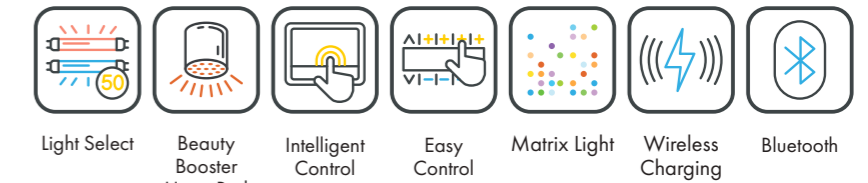

Magic Silver

Wonder White

Copper Rose

NEW TECHNOLOGY

SunSphere Facials
SunSphere Shoulders
Video Player

STANDARD

Light Select
Beauty Booster HyperRed
Intelligent Control System
Easy Control
Matrix Light
Wireless Charging
Bluetooth