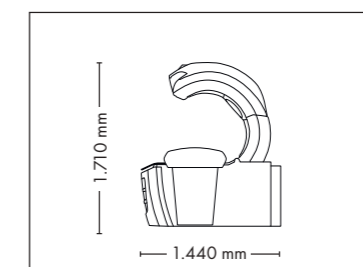

FULLY EQUIPED

UNIT DIMENSIONS

Closed (length x width x height)
2.384 mm x 1.430 mm x 1.534 mm

Open (length x width x height)
2.384 mm x 1.430 mm x 1.942 mm

STANDARD

OPTIONAL FEATURES

2.050,- 1.260,- 890,-

POWER PACKAGE

UNIT DIMENSIONS

Closed (length x width x height)
2.330 mm x 1.610 mm x 1.480 mm

Open (length x width x height)
2.330 mm x 1.440 mm x 1.800 mm

COLOR

Black

White

STANDARD

OPTIONAL FEATURES

• Exhaust air duct	390,-
• Exhaust air hose (Ø 300 mm, white, length 3 m, 2 hose clamps)	135,-
• Thermostatic cabin temperature controlling	245,-
• megaTimer	299,-

4800

UNIT DIMENSIONS

Closed (length x width x height)
2.330 mm x 1.580 mm x 1.370 mm

Open (length x width x height)
2.330 mm x 1.440 mm x 1.710 mm

STANDARD

UV COMPONENTS AND PERFORMANCE

Price excl. VAT in Euro

4800 extraSun	SUPER (100W/120W)	16.845,-
	SUPER POWER (160W/120W)	17.445,-
	ULTRA POWER (160W/180W)	18.495,-
Canopy	22 x pureSunlight lamps (180 cm) 2 x extraSunlight lamps (180 cm) 3 x pureFacials	max. 160 W 80 W max. 400 W
Bench	14 x pureSunlight lamps (190 cm)	max. 180 W
Nominal power	SUPER 8 kW (with AC) SUPER POWER 8 kW (with AC) ULTRA POWER 9 kW (with AC)	