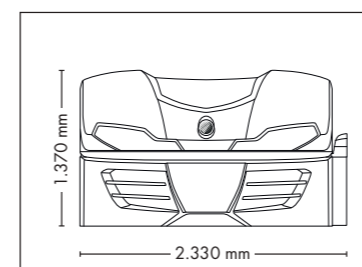

4800

UNIT DIMENSIONS

Closed (length x width x height)
2.330 mm x 1.580 mm x 1.370 mm

Open (length x width x height)
2.330 mm x 1.440 mm x 1.710 mm

STANDARD

UV COMPONENTS AND PERFORMANCE

Price excl. VAT in Euro

4800 extraSun	SUPER (100W/120W)	16.845,-
	SUPER POWER (160W/120W)	17.445,-
	ULTRA POWER (160W/180W)	18.495,-
Canopy	22 x pureSunlight lamps (180 cm) 2 x extraSunlight lamps (180 cm) 3 x pureFacials	max. 160 W 80 W max. 400 W
Bench	14 x pureSunlight lamps (190 cm)	max. 180 W
Nominal power	SUPER 8 kW (with AC) SUPER POWER 8 kW (with AC) ULTRA POWER 9 kW (with AC)	

OPTIONAL FEATURES

2.050,- 1.260,- 890,-

SOUND SYSTEM

1.190,-

POWER PACKAGE

2.750,-

ACCESSOIRES

Price excl. VAT in Euro

- Exhaust air duct	390,-
- Exhaust air hose (Ø 300 mm, white, length 3 m, 2 hose clamps)	135,-
- Thermostatic cabin temperature controlling	245,-
- megaTimer	299,-