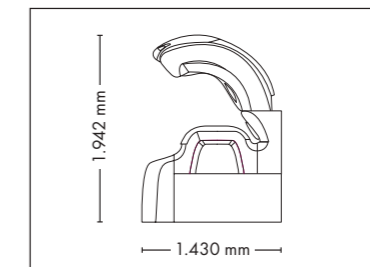

FULLY EQUIPED

UNIT DIMENSIONS

Closed (length x width x height)
2.384 mm x 1.430 mm x 1.534 mm

Open (length x width x height)
2.384 mm x 1.430 mm x 1.942 mm

STANDARD

OPTIONAL FEATURES

2.050,- 1.260,- 890,-

POWER PACKAGE

UNIT DIMENSIONS

Closed (length x width x height)
2.384 mm x 1.430 mm x 1.534 mm

Open (length x width x height)
2.384 mm x 1.430 mm x 1.942 mm

STANDARD

OPTIONAL FEATURES

SOUND SYSTEM

POWER PACKAGE

1.510,- 2.050,- 1.260,- 890,-

OPTIMA DELUXE

UNIT DIMENSIONS

Closed (length x width x height)
2.330 mm x 1.610 mm x 1.480 mm

Open (length x width x height)
2.330 mm x 1.440 mm x 1.800 mm

UV COMPONENTS AND PERFORMANCE

Price excl. VAT in Euro