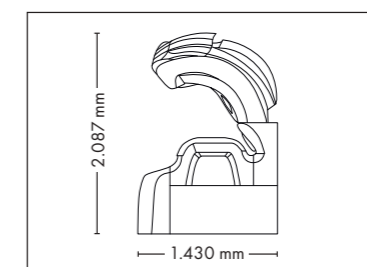

UV COMPONENTS AND PERFORMANCE

Price excl. VAT in Euro

SOLARIUM – BEDS

UNIT DIMENSIONS

Closed (length x width x height)
2.397 mm x 1.502 mm x 1.597 mm

Open (length x width x height)
2.397 mm x 1.502 mm x 1.998 mm

Colors are available for all UV-configurations

SOLARIUM – BEDS

UNIT DIMENSIONS

Closed (length x width x height)
2.384 mm x 1.430 mm x 1.713 mm

Open (length x width x height)
2.384 mm x 1.430 mm x 2.087 mm