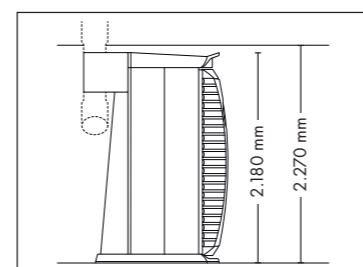

Closed (length x width x height)
1.400 mm x 1.498 mm x 2.180 mm

Open (length x width x height)
1.400 mm x 1.958 mm x 2.180 mm

STANDARD

OPTIONAL FEATURES

VibraNano

4.195,-

Bluetooth

Sound System