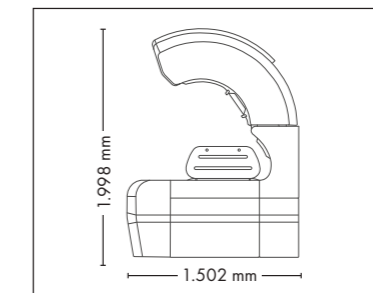

P9S beautySun

57.975,-

Canopy	18 x pureSunlight lamps (170 cm)	max. 200 W
	8 x beautyLight lamps (170 cm)	max. 160 W
	4 x SunSphere Facials	max. 120 W
	2 x SunSphere Shoulders	max. 20 W
	40 x Beauty Booster HyperRed (décolleté, legs)	
Bench	16 x pureSunlight lamps (190 cm)	max. 200 W
	8 x beautyLight lamps (190 cm)	max. 160 W
Nominal power	12,5 kW (with AC)	

Colors are available for all UV-configurations

FULLY EQUIPED

UNIT DIMENSIONS

Closed (length x width x height)
2.397 mm x 1.502 mm x 1.597 mm

Open (length x width x height)
2.397 mm x 1.502 mm x 1.998 mm

COLOR