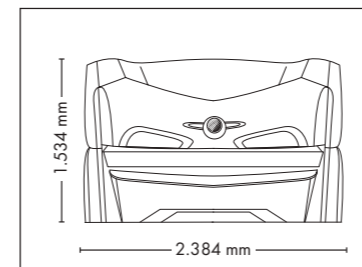

UNIT DIMENSIONS

Closed (length x width x height)
2.384 mm x 1.430 mm x 1.534 mm

Open (length x width x height)
2.384 mm x 1.430 mm x 1.942 mm

STANDARD

OPTIONAL FEATURES

2.050,- 890,-

ACCESSOIRES

Price excl. VAT in Euro