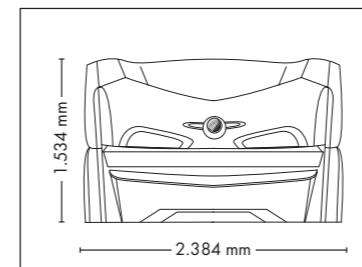

UV COMPONENTS AND PERFORMANCE

Price excl. VAT in Euro

SOLARIUM – BEDS

UNIT DIMENSIONS

Closed (length x width x height)
2.397 mm x 1.502 mm x 1.597 mm

Open (length x width x height)
2.397 mm x 1.502 mm x 1.998 mm

FULLY EQUIPED

UNIT DIMENSIONS

Closed (length x width x height)
2.384 mm x 1.603 mm x 1.539 mm

Open (length x width x height)
2.384 mm x 1.431 mm x 2.038 mm

STANDARD

OPTIONAL FEATURES

1.510,- 2.100,- 390,-

WELLNESS PACKAGE

FULLY EQUIPED

UNIT DIMENSIONS

Closed (length x width x height)
2.384 mm x 1.430 mm x 1.534 mm

Open (length x width x height)
2.384 mm x 1.430 mm x 1.942 mm

STANDARD

OPTIONAL FEATURES

2.050,- 1.260,- 890,-

POWER PACKAGE