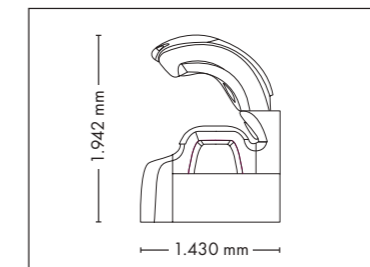

UNIT DIMENSIONS

Closed (length x width x height)
2.384 mm x 1.430 mm x 1.534 mm

Open (length x width x height)
2.384 mm x 1.430 mm x 1.942 mm

STANDARD

OPTIONAL FEATURES

2.050,- 890,-

ACCESSOIRES

Price excl. VAT in Euro