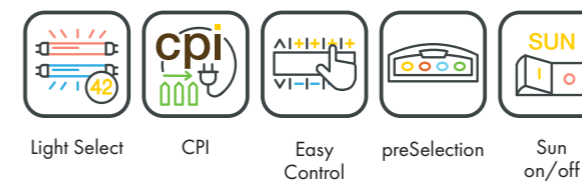

REVOLUTION D

UV COMPONENTS AND PERFORMANCE

revolution D

Canopy	12 x beautyLight lamps (210 cm) 14 x pureSunlight lamps (210 cm)
Bench	8 x beautyLight lamps (190 cm) 8 x pureSunlight lamps (190 cm)
Nominal power	10 kW (with AC)

Price excl. VAT in Euro

23.345,-

max. 180 W
max. 180 W
max. 120 W
max. 120 W

FULLY EQUIPED

UNIT DIMENSIONS

Closed (length x width x height)
2.330 mm x 1.580 mm x 1.370 mm

Open (length x width x height)
2.330 mm x 1.440 mm x 1.710 mm

COLOR

STANDARD

OPTIONAL FEATURES

1.895,- **2.050,-** **890,-**
50 x (face, décolleté)

SOUND SYSTEM

1.190,-

ACCESSOIRES

Price excl. VAT in Euro

• Exhaust air duct	390,-
• Exhaust air hose (Ø 300 mm, white, length 3 m, 2 hose clamps)	135,-
• Thermostatic cabin temperature controlling	245,-
• megaTimer	299,-