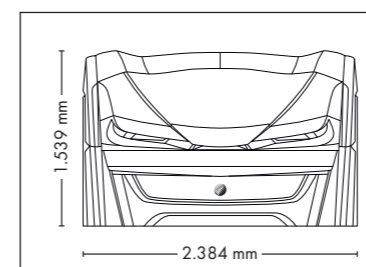

Colors are available for all UV-configurations

FULLY EQUIPED

UNIT DIMENSIONS

Closed (length x width x height)
2.397 mm x 1.502 mm x 1.597 mm

Open (length x width x height)
2.397 mm x 1.502 mm x 1.998 mm

COLOR

UNIT DIMENSIONS

Closed (length x width x height)
2.384 mm x 1.603 mm x 1.539 mm

Open (length x width x height)
2.384 mm x 1.431 mm x 2.038 mm

STANDARD

Light Select	Glass Facial System	Beauty Booster HyperRed	X-Tra Tan	CPI	Intelligent Control System	Easy Control	Color Motion plus	Bluetooth	Sound System	Mega Voice
Air Condition	Aqua Cool	Aroma								