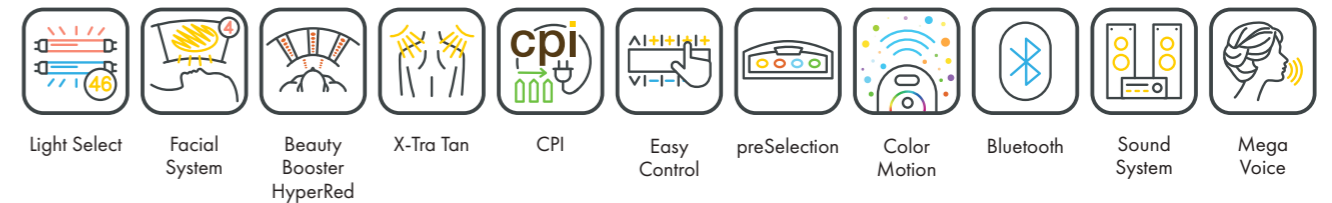

FULLY EQUIPED

UNIT DIMENSIONS

Closed (length x width x height)
2.384 mm x 1.430 mm x 1.534 mm

Open (length x width x height)
2.384 mm x 1.430 mm x 1.942 mm

STANDARD

OPTIONAL FEATURES

2.050,- 1.260,- 890,-

POWER PACKAGE