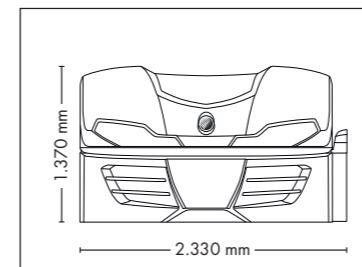

UNIT DIMENSIONS

Closed (length x width x height)
2.384 mm x 1.430 mm x 1.534 mm

Open (length x width x height)
2.384 mm x 1.430 mm x 1.942 mm

STANDARD

OPTIONAL FEATURES

2.050,- 890,-

ACCESSOIRES

Price excl. VAT in Euro

Price excl. VAT in Euro

mon amie individual

23.345,-

Canopy	12 x beautyLight lamps (210 cm) 14 x pureSunlight lamps (210 cm)	max. 180 W max. 180 W
Bench	8 x beautyLight lamps (190 cm) 8 x pureSunlight lamps (190 cm)	max. 120 W max. 120 W
Nominal power	10 kW (with AC)	

UNIT DIMENSIONS

Closed (length x width x height)
2.330 mm x 1.580 mm x 1.370 mm

Open (length x width x height)
2.330 mm x 1.440 mm x 1.710 mm

COLOR

STANDARD

OPTIONAL FEATURES

1.895,- **2.050,-** **890,-**
50 x (face, décolleté)