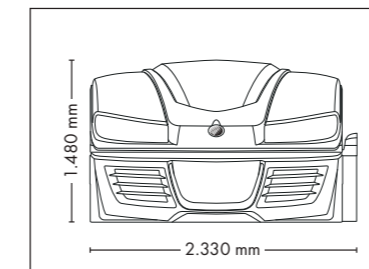

UNIT DIMENSIONS

Closed (length x width x height)
2.330 mm x 1.610 mm x 1.480 mm

Open (length x width x height)
2.330 mm x 1.440 mm x 1.800 mm

COLOR

Black

White

STANDARD

OPTIONAL FEATURES