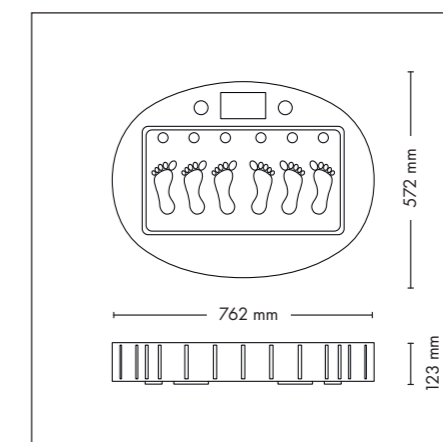

OPTIMA DELUXE

UNIT DIMENSIONS

Closed (length x width x height)
2.330 mm x 1.610 mm x 1.480 mm

Open (length x width x height)
2.330 mm x 1.440 mm x 1.800 mm

UV COMPONENTS AND PERFORMANCE

Price excl. VAT in Euro

Price excl. VAT in Euro

space 2000

13.245,-

Lamps 50 x pureSunlight lamps (190 cm)
Nominal power 11 kW

max. 180 W

UNIT DIMENSIONS

Closed (length x width x height)
1.400 mm x 1.405 mm x 2.180 mm

Open (length x width x height)
1.400 mm x 1.963 mm x 2.180 mm

Option 1 (length x width x height)
778 mm x 645 mm x 123 mm

Option 2 (length x width x height)
762 mm x 572 mm x 123 mm

MODEL	Price excl. VAT in Euro
vibraNano	4.195,-

AVAILABLE FOR EVERY TOWER SERIES

- Option 1: pureEnergy 5.0
- Option 2: Tower smartSun, Tower hybridSun, Optima, space 3000, space 2000, mon amie Tower, revolutionD, pureCollagen,

UNIT DIMENSIONS

Closed (length x width x height)
2.330 mm x 1.580 mm x 1.370 mm

Open (length x width x height)
2.330 mm x 1.440 mm x 1.710 mm

COLOR

STANDARD

OPTIONAL FEATURES

1.895,- **2.050,-** **890,-**
50 x (face, décolleté)