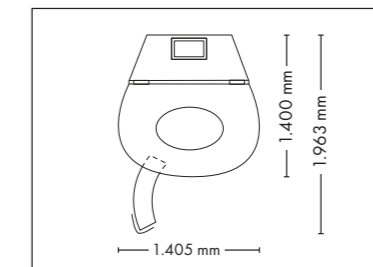

OPTIMA DELUXE

UNIT DIMENSIONS

Closed (length x width x height)
2.330 mm x 1.610 mm x 1.480 mm

Open (length x width x height)
2.330 mm x 1.440 mm x 1.800 mm

UV COMPONENTS AND PERFORMANCE

Price excl. VAT in Euro

Price excl. VAT in Euro

Tower hybridSun

14.695,-

Lamps 26 x pureSunlight lamps (190 cm)
26 x smartSunlight lamps (190 cm)

max. 180 W
max. 180 W

Nominal power 11 kW

UNIT DIMENSIONS

Closed (length x width x height)
1.400 mm x 1.405 mm x 2.180 mm

Open (length x width x height)
1.400 mm x 1.963 mm x 2.180 mm

STANDARD

OPTIONAL FEATURES

VibraNano

4.195,-

SOUND SYSTEM

Bluetooth Sound System Mega Voice

1.190,-