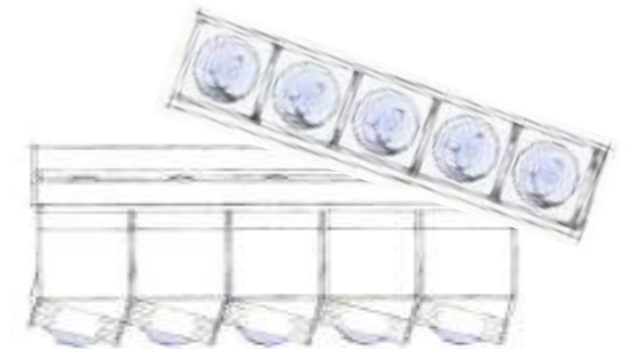

ATTENTION TO DETAIL

Particularly for an extra-beautiful tan of insteps and shins, the P9S uses special SunSphere components as a world first. Two groups, each with five angled UVA LEDs and aspherical glass lenses, guarantee excellent tanning results.