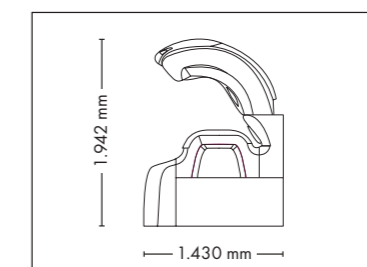

FULLY EQUIPED

UNIT DIMENSIONS

Closed (length x width x height)
2.384 mm x 1.430 mm x 1.534 mm

Open (length x width x height)
2.384 mm x 1.430 mm x 1.942 mm

STANDARD

OPTIONAL FEATURES

2.050,- 1.260,- 890,-

POWER PACKAGE

6800 ALPHA SMARTSUN

FULLY EQUIPED

UNIT DIMENSIONS

Closed (length x width x height)
2.384 mm x 1.430 mm x 1.534 mm

Open (length x width x height)
2.384 mm x 1.430 mm x 1.942 mm

STANDARD

UV COMPONENTS AND PERFORMANCE

6700 ALPHA

FULLY EQUIPED

UNIT DIMENSIONS

Closed (length x width x height)
2.384 mm x 1.430 mm x 1.534 mm

Open (length x width x height)
2.384 mm x 1.430 mm x 1.942 mm

STANDARD

OPTIONAL FEATURES

1.510,- 2.050,- 1.260,- 890,-