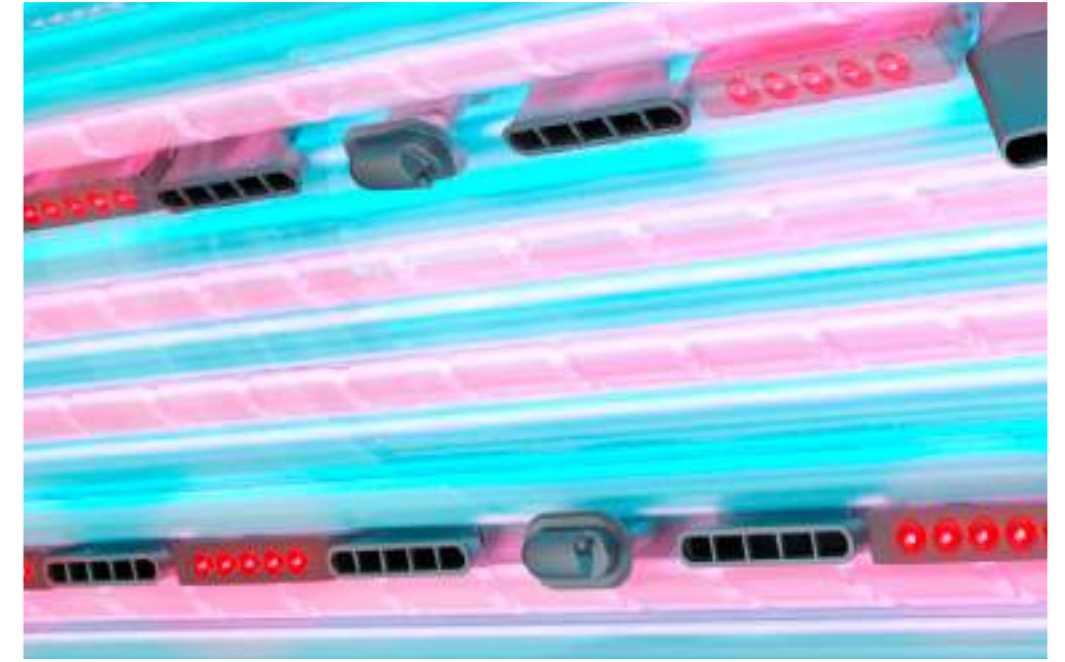

Beauty Booster

Beauty Booster
HyperRed

With the help of a new chip set and an improved lens we've improved the effectiveness of our Beauty Booster by a further **16%**. In addition to an **increase in performance**, we've also succeeded in optimising the illumination image by means of special diffusing lenses. This advance is now available in **all current megaSun solariums and collariums** and guarantees an optimal result.