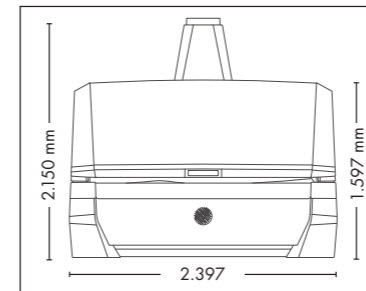

Colors are available for all UV-configurations

FULLY EQUIPED

UNIT DIMENSIONS

Closed (length x width x height)
2.397 mm x 1.502 mm x 1.597 mm

Open (length x width x height)
2.397 mm x 1.502 mm x 1.998 mm

COLOR

UV COMPONENTS AND PERFORMANCE

Price excl. VAT in Euro

SOLARIUM – BEDS

UNIT DIMENSIONS

Closed (length x width x height)
2.397 mm x 1.502 mm x 1.597 mm

Open (length x width x height)
2.397 mm x 1.502 mm x 1.998 mm

FULLY EQUIPED

UNIT DIMENSIONS

Closed (length x width x height)
2.384 mm x 1.430 mm x 1.534 mm

Open (length x width x height)
2.384 mm x 1.430 mm x 1.942 mm

STANDARD

OPTIONAL FEATURES

2.050,- 1.260,- 890,-

POWER PACKAGE