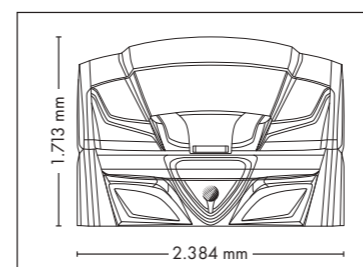

Colors are available for all UV-configurations

FULLY EQUIPED

UNIT DIMENSIONS

Closed (length x width x height)
2.397 mm x 1.502 mm x 1.597 mm

Open (length x width x height)
2.397 mm x 1.502 mm x 1.998 mm

COLOR

UV COMPONENTS AND PERFORMANCE

Price excl. VAT in Euro

SOLARIUM – BEDS

UNIT DIMENSIONS

Closed (length x width x height)
2.397 mm x 1.502 mm x 1.597 mm

Open (length x width x height)
2.397 mm x 1.502 mm x 1.998 mm

Colors are available for all UV-configurations

SOLARIUM – BEDS

UNIT DIMENSIONS

Closed (length x width x height)
2.384 mm x 1.430 mm x 1.713 mm

Open (length x width x height)
2.384 mm x 1.430 mm x 2.087 mm