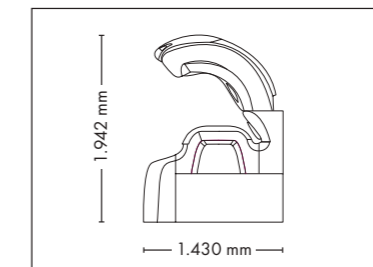

Everything you can possibly need for sanitation!

*Price excl. VAT in Euro

MON AMIE DELUXE S

UNIT DIMENSIONS

Closed (length x width x height)
2.384 mm x 1.430 mm x 1.534 mm

Open (length x width x height)
2.384 mm x 1.430 mm x 1.942 mm