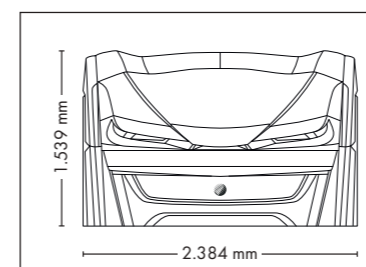

Colors are available for all UV-configurations

FULLY EQUIPED

UNIT DIMENSIONS

Closed (length x width x height)
2.397 mm x 1.502 mm x 1.597 mm

Open (length x width x height)
2.397 mm x 1.502 mm x 1.998 mm

COLOR

FULLY EQUIPED

UNIT DIMENSIONS

Closed (length x width x height)
2.384 mm x 1.603 mm x 1.539 mm

Open (length x width x height)
2.384 mm x 1.431 mm x 2.038 mm

STANDARD

OPTIONAL FEATURES

1.510,- 2.100,- 390,-

WELLNESS PACKAGE