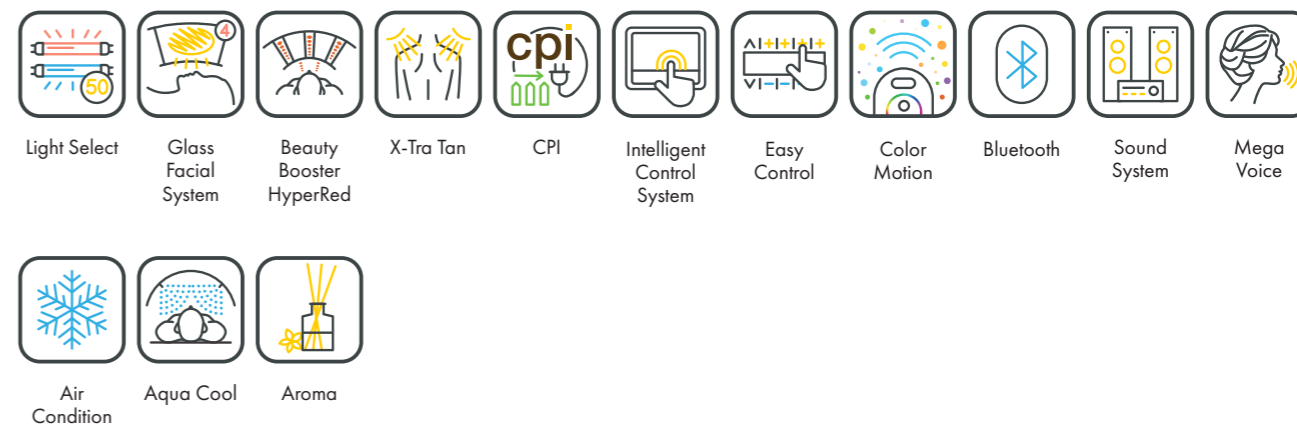

ACCESSOIRES

Price excl. VAT in Euro

• Exhaust air duct	390,-
• Exhaust air hose (Ø 300 mm, white, length 3 m, 2 hose clamps)	135,-
• Thermostatic cabin temperature controlling	245,-
• megaTimer	299,-