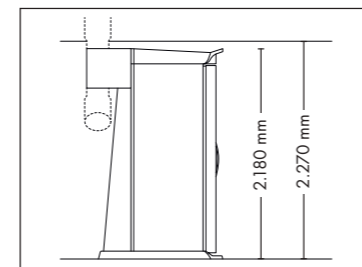

FULLY EQUIPED

UNIT DIMENSIONS

Closed (length x width x height)
2.384 mm x 1.430 mm x 1.534 mm

Open (length x width x height)
2.384 mm x 1.430 mm x 1.942 mm

STANDARD

OPTIONAL FEATURES

2.050,- 1.260,- 890,-

POWER PACKAGE

UNIT DIMENSIONS

Closed (length x width x height)
2.330 mm x 1.610 mm x 1.480 mm

Open (length x width x height)
2.330 mm x 1.440 mm x 1.800 mm

COLOR

Black

White

STANDARD

OPTIONAL FEATURES

OPTIMA DELUXE

UNIT DIMENSIONS

Closed (length x width x height)
2.330 mm x 1.610 mm x 1.480 mm

Open (length x width x height)
2.330 mm x 1.440 mm x 1.800 mm

UV COMPONENTS AND PERFORMANCE

Price excl. VAT in Euro

Closed (length x width x height)
1.400 mm x 1.405 mm x 2.180 mm

Open (length x width x height)
1.400 mm x 1.963 mm x 2.180 mm

STANDARD

Light Select

Easy Control

Body Fan

OPTIONAL FEATURES

VibraNano