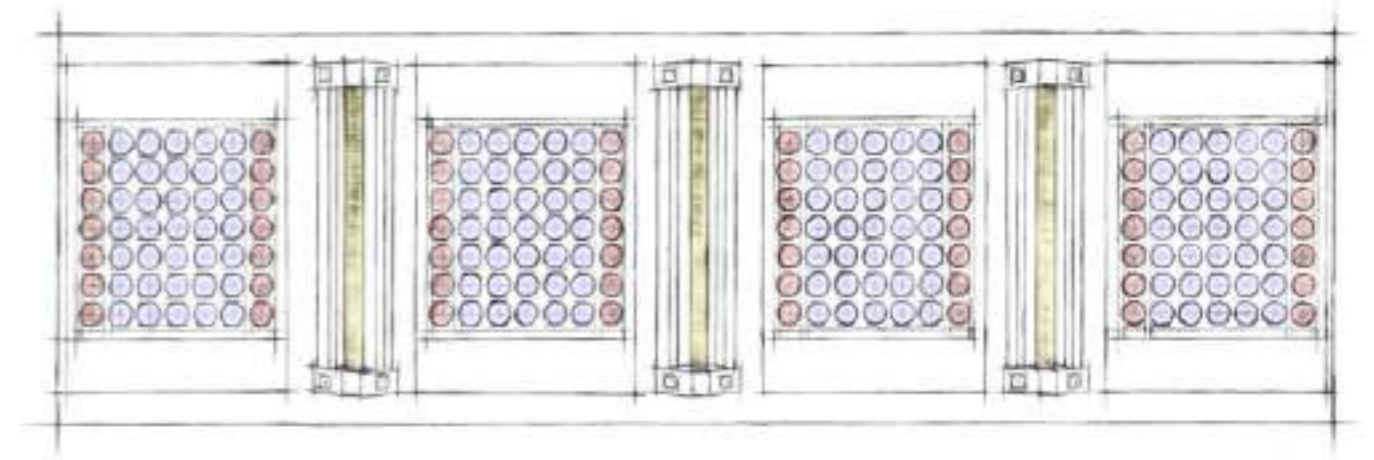

SUN IN BEST SHAPE

140 UVA-LEDs

A beautiful tan just the way you like it. 140 blue UVA LEDs guarantee an optimally dosable direct pigmentation of the face and décolleté.

3 UVB SPECIAL LAMPS

The perfectly balanced output from three yellow UVB special lamps builds up new color pigments and vitamin D in your skin.

56 BEAUTY LEDs

With 56 red Beauty LEDs, the P9S provides skin care for the face and décolleté even while sunbathing and stimulates the oxygen supply in the skin at the same time. For a beautiful complexion and a silky smooth skin.