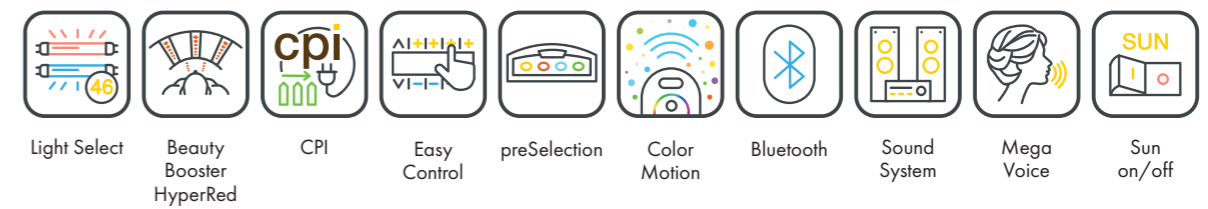

UNIT DIMENSIONS

Closed (length x width x height)
2.384 mm x 1.430 mm x 1.534 mm

Open (length x width x height)
2.384 mm x 1.430 mm x 1.942 mm

STANDARD

OPTIONAL FEATURES

2.050,- 890,-

ACCESSOIRES

Price excl. VAT in Euro