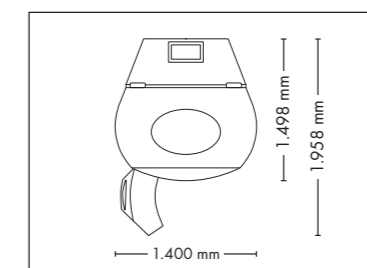

UNIT DIMENSIONS

Closed (length x width x height)
2.384 mm x 1.430 mm x 1.534 mm

Open (length x width x height)
2.384 mm x 1.430 mm x 1.942 mm

STANDARD

OPTIONAL FEATURES

2.050,- 890,-

ACCESSOIRES

Price excl. VAT in Euro

UNIT DIMENSIONS

Closed (length x width x height)
2.330 mm x 1.580 mm x 1.370 mm

Open (length x width x height)
2.330 mm x 1.440 mm x 1.710 mm

COLOR

STANDARD

OPTIONAL FEATURES

1.895,- **2.050,-** **890,-**
50 x (face, décolleté)

Closed (length x width x height)
1.400 mm x 1.498 mm x 2.180 mm

Open (length x width x height)
1.400 mm x 1.958 mm x 2.180 mm

STANDARD

OPTIONAL FEATURES

VibraNano

4.195,-

Bluetooth

Sound System