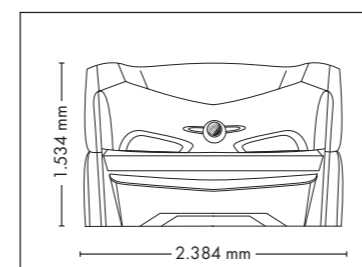

FULLY EQUIPED

UNIT DIMENSIONS

Closed (length x width x height)
2.384 mm x 1.603 mm x 1.539 mm

Open (length x width x height)
2.384 mm x 1.431 mm x 2.038 mm

STANDARD

OPTIONAL FEATURES

1.510,- 2.100,- 390,-

WELLNESS PACKAGE

FULLY EQUIPED

UNIT DIMENSIONS

Closed (length x width x height)
2.384 mm x 1.430 mm x 1.534 mm

Open (length x width x height)
2.384 mm x 1.430 mm x 1.942 mm

STANDARD

OPTIONAL FEATURES

2.050,- 1.260,- 890,-

POWER PACKAGE

6700 ALPHA

FULLY EQUIPED

UNIT DIMENSIONS

Closed (length x width x height)
2.384 mm x 1.430 mm x 1.534 mm

Open (length x width x height)
2.384 mm x 1.430 mm x 1.942 mm

STANDARD

OPTIONAL FEATURES

1.510,- 2.050,- 1.260,- 890,-