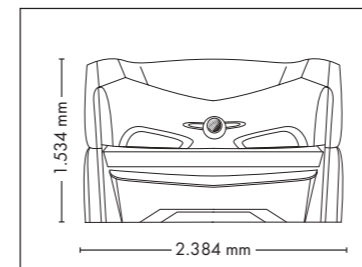

FULLY EQUIPED

UNIT DIMENSIONS

Closed (length x width x height)
2.384 mm x 1.430 mm x 1.534 mm

Open (length x width x height)
2.384 mm x 1.430 mm x 1.942 mm

STANDARD

OPTIONAL FEATURES

2.050,- 1.260,- 890,-

POWER PACKAGE

UNIT DIMENSIONS

Closed (length x width x height)
2.330 mm x 1.610 mm x 1.480 mm

Open (length x width x height)
2.330 mm x 1.440 mm x 1.800 mm

COLOR

Black

White

STANDARD

OPTIONAL FEATURES

UNIT DIMENSIONS

Closed (length x width x height)
2.384 mm x 1.430 mm x 1.534 mm

Open (length x width x height)
2.384 mm x 1.430 mm x 1.942 mm

STANDARD

OPTIONAL FEATURES

SOUND SYSTEM

POWER PACKAGE

1.510,- 2.050,- 1.260,- 890,-

OPTIMA DELUXE

UNIT DIMENSIONS

Closed (length x width x height)
2.330 mm x 1.610 mm x 1.480 mm

Open (length x width x height)
2.330 mm x 1.440 mm x 1.800 mm

UV COMPONENTS AND PERFORMANCE

Price excl. VAT in Euro