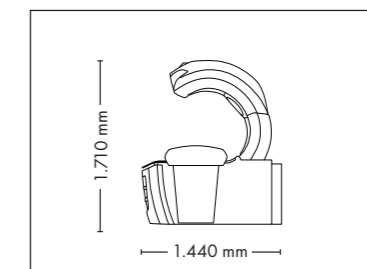

UNIT DIMENSIONS

Closed (length x width x height)
2.384 mm x 1.430 mm x 1.534 mm

Open (length x width x height)
2.384 mm x 1.430 mm x 1.942 mm

STANDARD

OPTIONAL FEATURES

2.050,- 890,-

ACCESSOIRES

Price excl. VAT in Euro

UNIT DIMENSIONS

Closed (length x width x height)
2.330 mm x 1.580 mm x 1.370 mm

Open (length x width x height)
2.330 mm x 1.440 mm x 1.710 mm

COLOR

STANDARD

OPTIONAL FEATURES

1.895,- **2.050,-** **890,-**
50 x (face, décolleté)

UNIT DIMENSIONS

Closed (length x width x height)
1.400 mm x 1.498 mm x 2.180 mm

Open (length x width x height)
1.400 mm x 1.958 mm x 2.180 mm

COLOR

STANDARD

OPTIONAL FEATURES

VibraNano

4.195,-

Price excl. VAT in Euro

23.345,-

max. 180 W
max. 180 W
max. 120 W
max. 120 W

FULLY EQUIPED

UNIT DIMENSIONS

Closed (length x width x height)
2.330 mm x 1.580 mm x 1.370 mm

Open (length x width x height)
2.330 mm x 1.440 mm x 1.710 mm