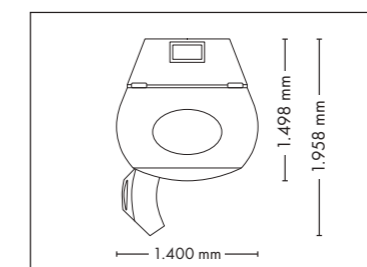

UNIT DIMENSIONS

Closed (length x width x height)
2.330 mm x 1.610 mm x 1.480 mm

Open (length x width x height)
2.330 mm x 1.440 mm x 1.800 mm

COLOR

Black

White

STANDARD

OPTIONAL FEATURES

OPTIMA DELUXE

UNIT DIMENSIONS

Closed (length x width x height)
2.330 mm x 1.610 mm x 1.480 mm

Open (length x width x height)
2.330 mm x 1.440 mm x 1.800 mm

UV COMPONENTS AND PERFORMANCE

Price excl. VAT in Euro

UNIT DIMENSIONS

Closed (length x width x height)
1.400 mm x 1.405 mm x 2.180 mm

Open (length x width x height)
1.400 mm x 1.963 mm x 2.180 mm

STANDARD

OPTIONAL FEATURES

VibraNano

4.195,-

SOUND SYSTEM

Closed (length x width x height)
1.400 mm x 1.498 mm x 2.180 mm

Open (length x width x height)
1.400 mm x 1.958 mm x 2.180 mm

COLOR

STANDARD

OPTIONAL FEATURES

4.195,- 940,-

SOUND SYSTEM

1.190,-