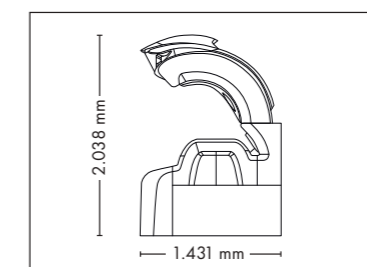

Colors are available for all UV-configurations

FULLY EQUIPED

UNIT DIMENSIONS

Closed (length x width x height)
2.397 mm x 1.502 mm x 1.597 mm

Open (length x width x height)
2.397 mm x 1.502 mm x 1.998 mm

COLOR

FULLY EQUIPED

UNIT DIMENSIONS

Closed (length x width x height)
2.384 mm x 1.603 mm x 1.539 mm

Open (length x width x height)
2.384 mm x 1.431 mm x 2.038 mm

STANDARD

OPTIONAL FEATURES

1.510,- 2.100,- 390,-

WELLNESS PACKAGE

FULLY EQUIPED

UNIT DIMENSIONS

Closed (length x width x height)
2.384 mm x 1.430 mm x 1.534 mm

Open (length x width x height)
2.384 mm x 1.430 mm x 1.942 mm

STANDARD

OPTIONAL FEATURES

2.050,- 1.260,- 890,-

POWER PACKAGE