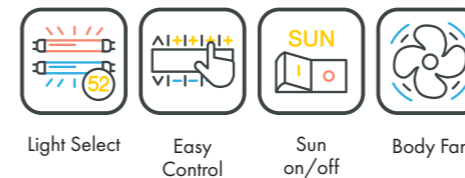

STANDARD

OPTIONAL FEATURES

VibraNano

4.195,-